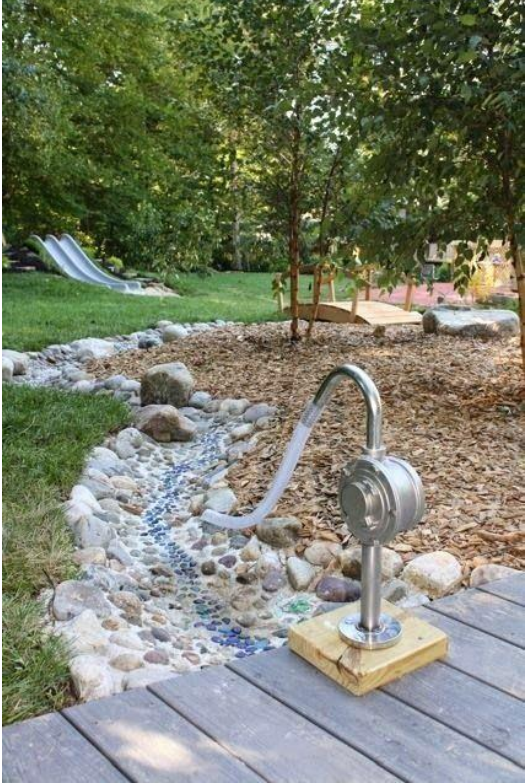

Future Projects to upgrade the Sensory Garden at Up Yonda Farm

Water features

For more information <https://www.naturalplaygrounds.com/>

Pebble Harp:

Tongue Drum:

Mud Kitchen